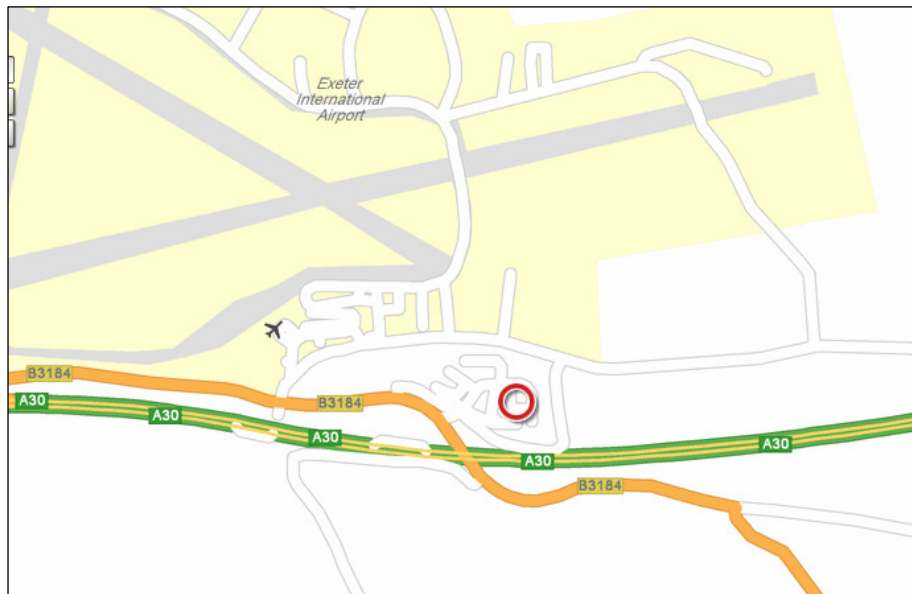

Find AnTech

If you are planning to visit AnTech, please print this document for directions and contact details.

AnTech Ltd

Unit 7, Newbery Centre
Airport Business Park

Exeter

Devon

EX5 2UL

United Kingdom

Tel: **01392 440 300**

Fax: 01392 440 301

E-mail: antech@antech.co.uk

Directions from the M5:

- 1. Exit the M5 at Junction 29 and join the A30 towards Honiton.**
- 2. Exit the A30 onto the B3184, following signs to Exeter Airport.**
- 3. At the roundabout, take the second exit towards the Airport.**
- 4. Turn left into Fair Oak Close.**
- 5. Follow this road through the Business Park.**
- 6. AnTech is situated at the end of the road in Newbery Centre.**